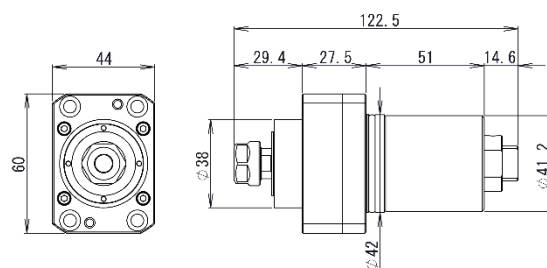

- collet type: ER11
- max. RPM: 24,000min-1
- mounting screws are included

| | |
|---------|--|
| Type | 3290-Y671 |
| machine | B0265- II / B0265B- II / B0266- II B0325- II / B0325B- II / B0326- II |

| | |
|---------|--|
| Type | 3290-Y681 |
| machine | B0265- II / B0265B- II / B0266- II B0325- II / B0325B- II / B0326- II SS267 / SS327 SS267-5AX / SS327-5AX |