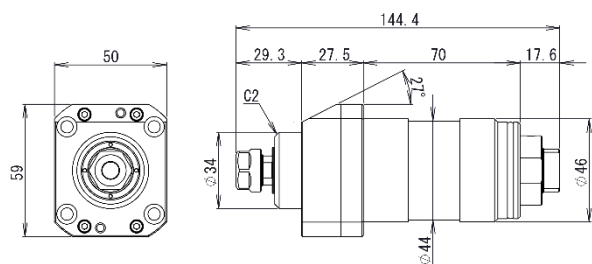

- collet type: ER11
- max. RPM: 24,000min-1
- mounting screws are included

| | |
|---------|--|
| Type | 3290-Y671 |
| machine | B0265- II / B0265B- II / B0266- II B0325- II / B0325B- II / B0326- II |

| | |
|---------|--|
| Type | 3290-Y681 |
| machine | B0265- II / B0265B- II / B0266- II B0325- II / B0325B- II / B0326- II SS267 / SS327 SS267-5AX / SS327-5AX |