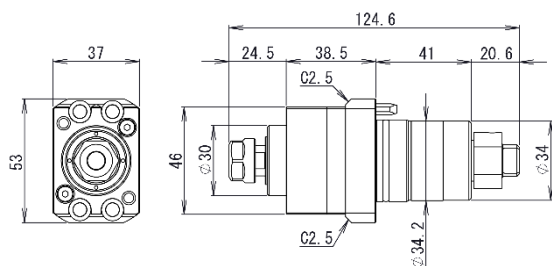

Type	3281-Z06231-0100
machine	S205A / S205 / S206