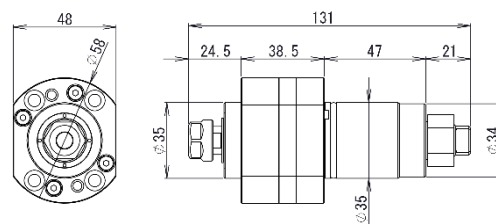

Type	3220-Y7551-0101
machine	B073- III / B0123- III / B0203- III / B074- III B0124- III / B0204- III B075- III / B0125- III / B0205- III / B0126- III / B0206- III P013 / P014 / P033 / P034 S205 / S206