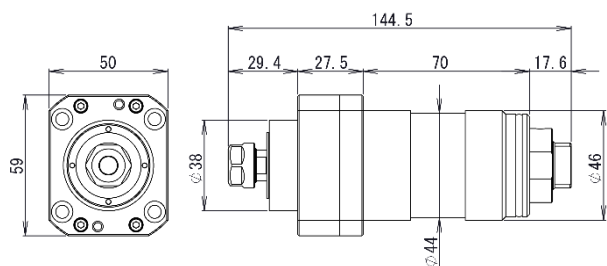

- collet type: ER11
- max. RPM: 24,000min-1
- mounting screws are included

| | |
|---------|--|
| Type | 3290-Y671 |
| machine | B0265- II / B0265B- II / B0266- II B0325- II / B0325B- II / B0326- II |

| | |
|---------|--|
| Type | 3290-Y681 |
| machine | B0265- II / B0265B- II / B0266- II B0325- II / B0325B- II / B0326- II SS267 / SS327 SS267-5AX / SS327-5AX |